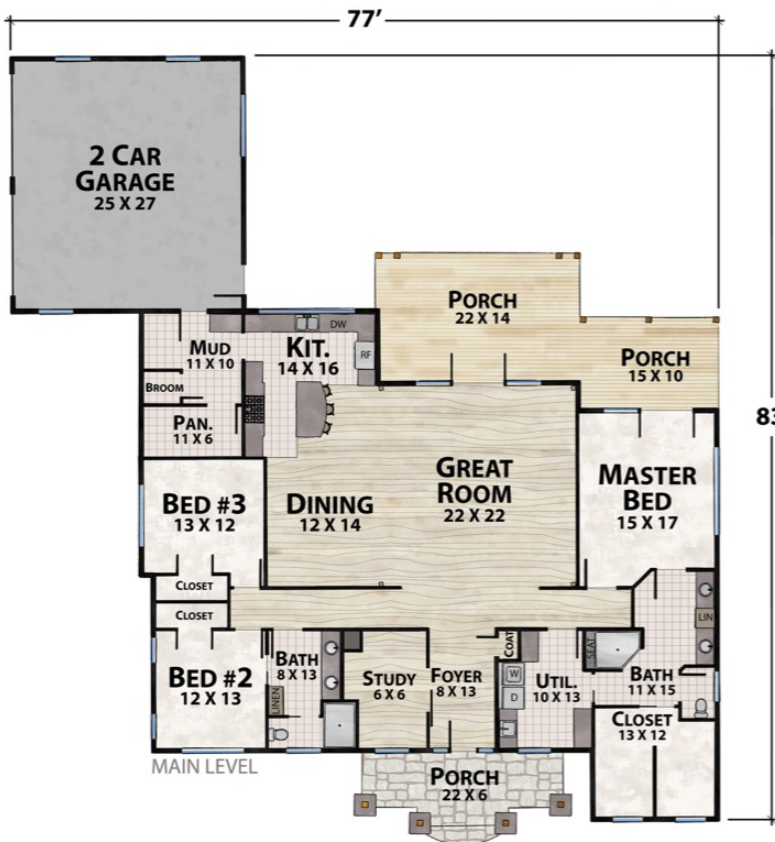

The Lantern Light Lodge B

natural element homes

The Empty Nest Collection

1-800-970-2224

Plan Info:

Bedrooms 3
Baths 2
Half Baths 0

Square Footage:

Heated:	Unheated:
2801	612
First Floor	Porches/Decks
Upper Floor	Garage
711	

Total: 2801

Plan customization is included with your home plan purchase. Why not make it PERFECT?

natural element homes

Copyrighted Home Plan: this home plan and images are protected by United States and international copyright Law and may not be duplicated, reproduced, modified, and/or distributed, in whole or in part, without the express written consent of Natural Element Homes.